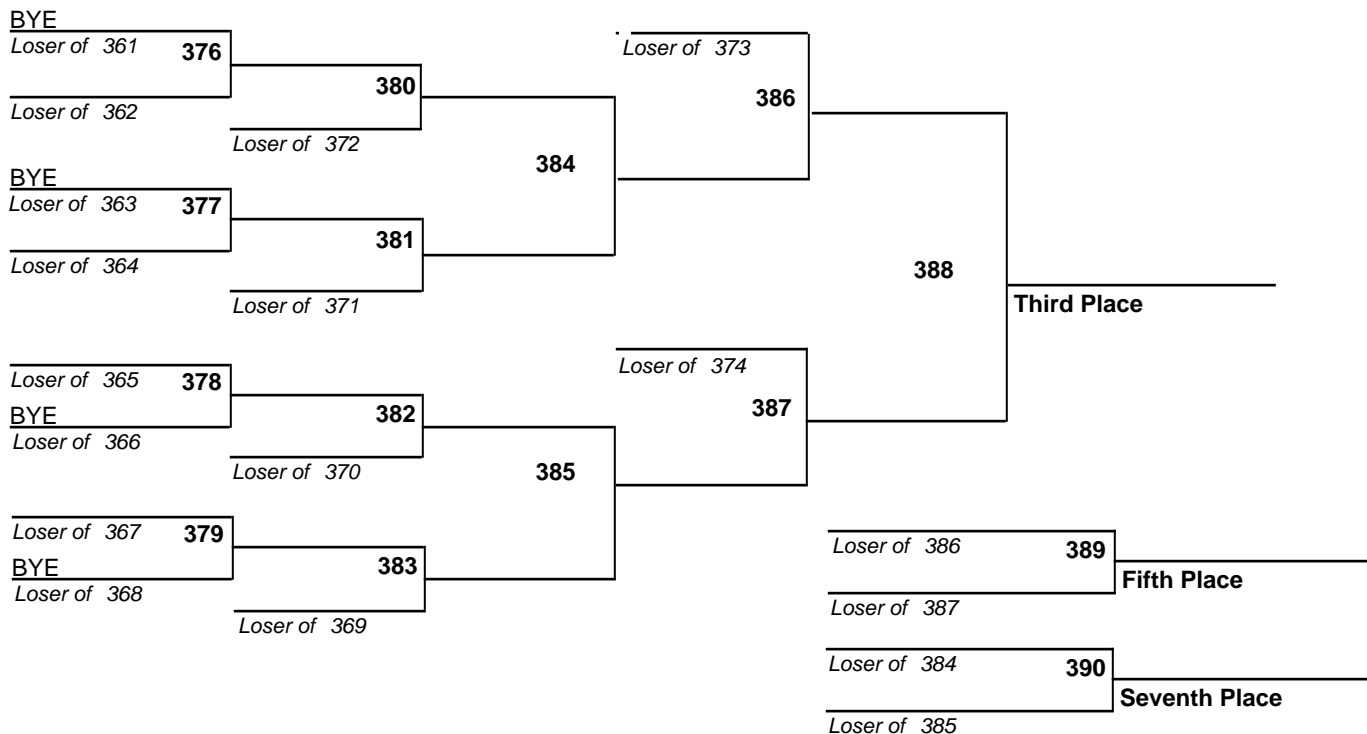

2003 Manheim Holiday

2003 Manheim Holiday

2003 Manheim Holiday

2003 Manheim Holiday

2003 Manheim Holiday

215

2003 Manheim Holiday

#1 Zach Sheaffer (Cumberland Valley)