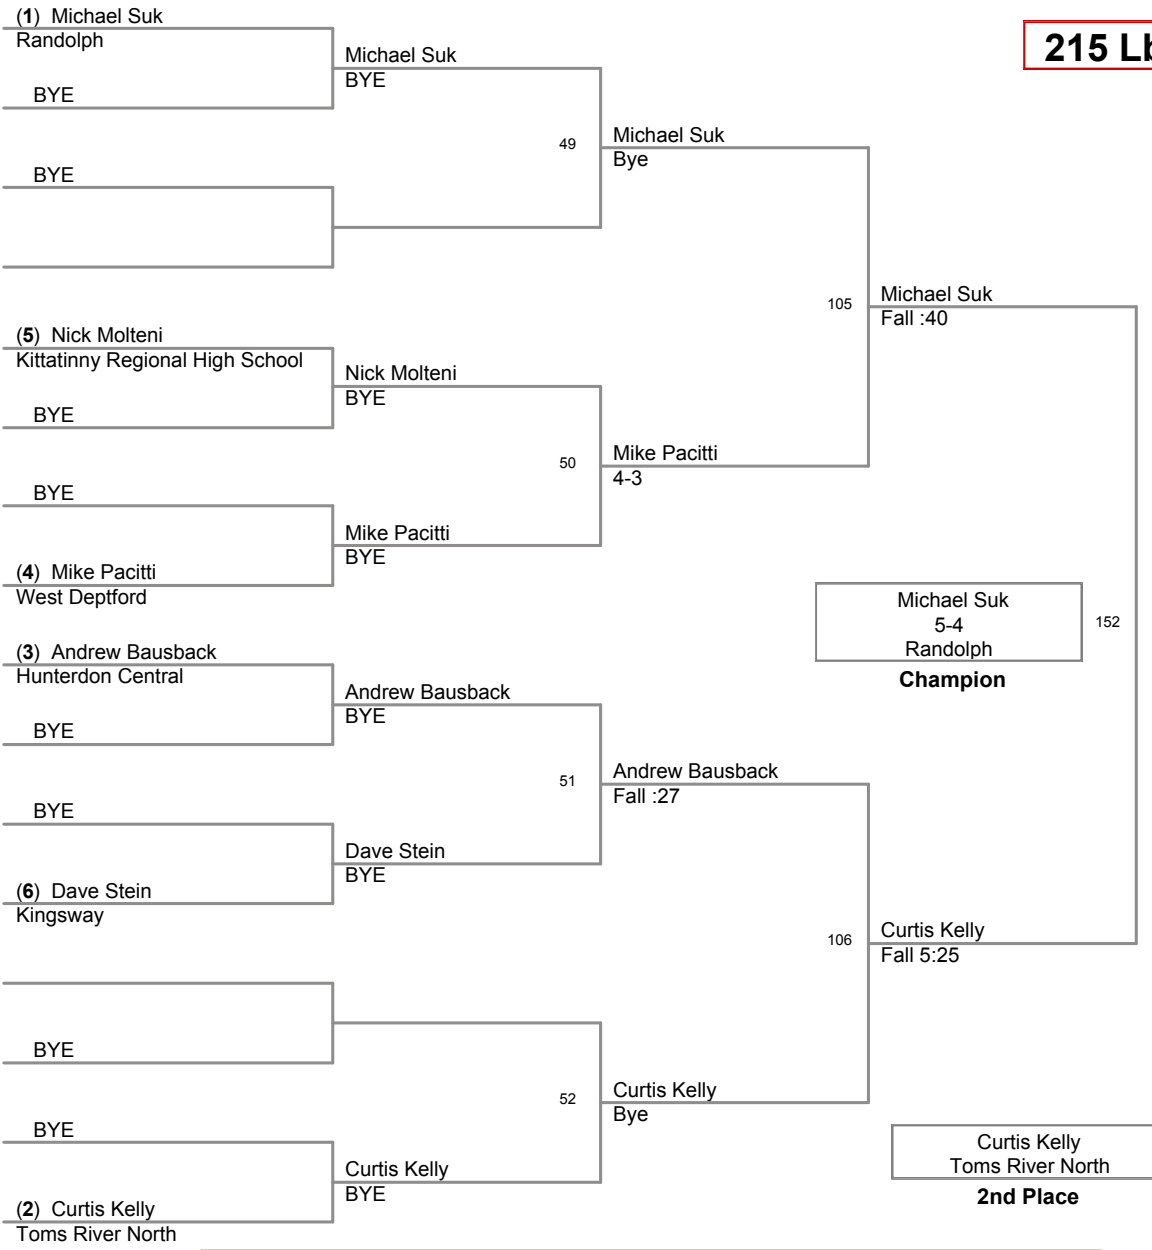

Caldwell_Tournament Div.

215 Lbs