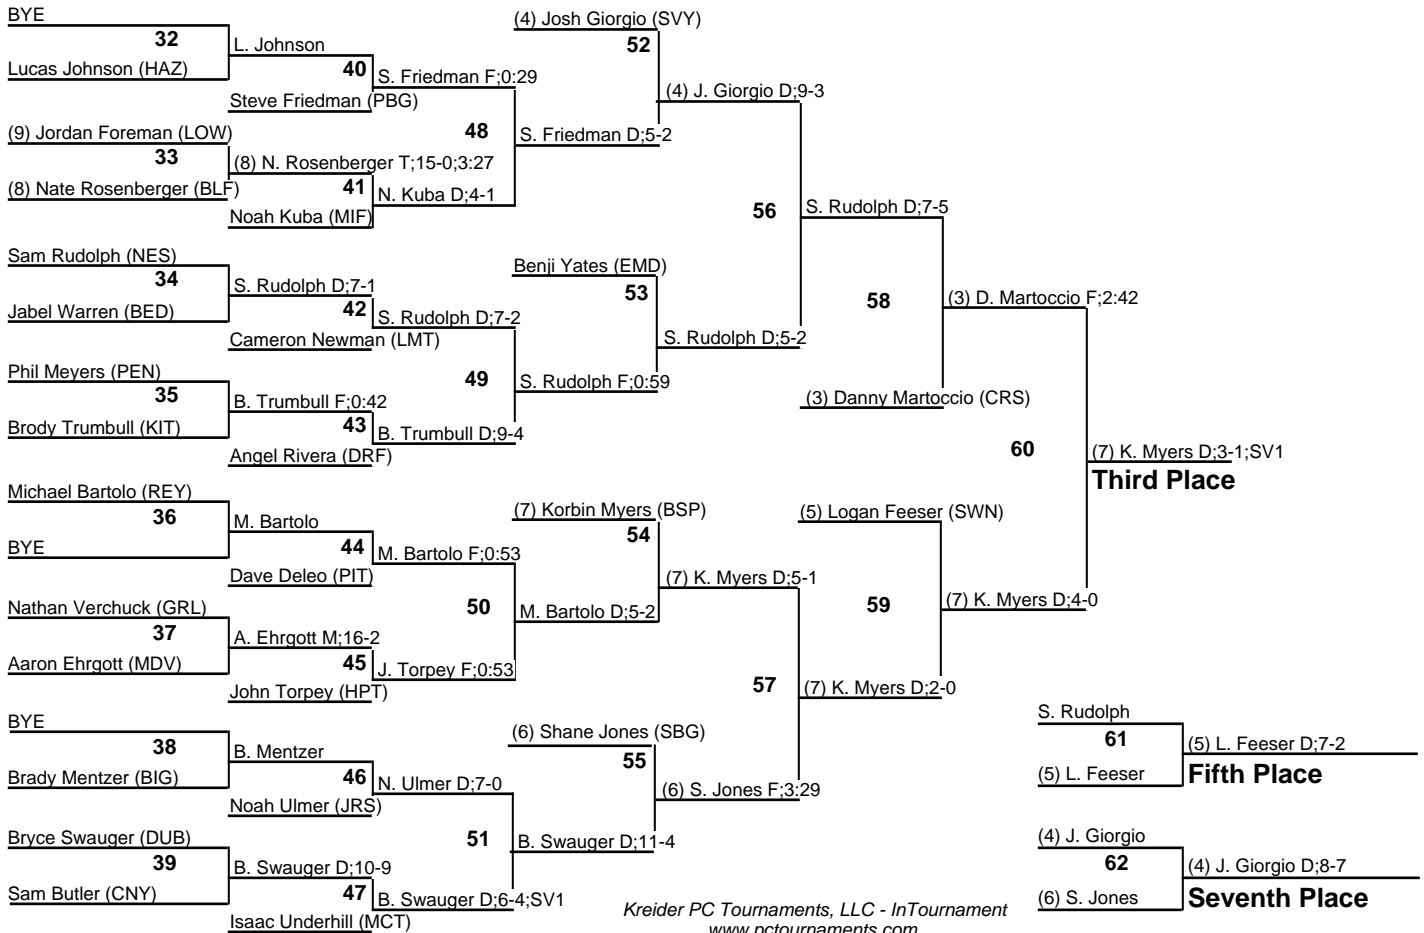

KOM 2011

Team Standings

Plc	Score	School	CH	WB	1	2	3	4	5	6	7	8
1	190.0	Erie McDowell	0	0	2	0	2	3	1	0	1	0
2	187.0	Perry	0	0	2	2	0	1	1	0	3	0
3	159.0	Parkland	0	0	1	0	1	2	1	0	1	0
4	137.5	Greater Latrobe	0	0	1	1	2	0	1	0	0	1
5	137.0	Philipsburg	0	0	0	2	1	0	1	1	0	0
6	121.0	Reynolds	0	0	2	0	0	0	0	2	0	1
7	117.5	DuBois	0	0	0	2	0	0	1	1	2	1
8	116.0	Central Mountain	0	0	1	1	0	1	0	1	0	1
9	109.0	Council Rock South	0	0	0	1	1	2	0	1	0	0
10	108.0	Stroudsburg	0	0	0	0	0	1	1	0	2	2
11	104.0	Mifflinburg	0	0	2	0	1	0	0	0	0	0
12	98.5	Biglerville	0	0	0	0	1	1	0	2	0	1
13	96.5	Bellefonte	0	0	0	1	2	1	0	0	0	0
14	91.5	Bedford	0	0	0	1	0	0	1	0	0	2
15	90.5	Boiling Springs	0	0	0	0	1	0	0	2	1	2
16	76.0	Pen Argyl	0	0	0	0	1	0	1	1	1	0
17	70.5	Mifflin County	0	0	1	0	0	0	0	0	0	0
18	66.0	Line Mountain	0	0	0	1	0	0	1	0	0	2
19	64.0	Schuylkill Valley	0	0	0	1	0	0	1	1	1	0
20	61.0	Penn Trafford	0	0	0	0	0	0	1	0	1	0
	61.0	South Western	0	0	0	0	0	0	2	0	0	0
22	58.5	Pittston	0	0	0	0	0	1	0	0	0	0
23	53.0	Kittanning	0	0	1	0	0	0	0	0	0	0
24	47.5	Dieruff	0	0	0	0	1	0	0	0	0	0
25	44.0	Jersey Shore	0	0	0	0	0	0	0	0	1	1
26	43.0	Juniata	0	0	0	1	0	0	0	0	0	0
27	42.5	Lower Dauphin	0	0	0	0	0	0	0	1	0	0
28	41.0	Hazleton	0	0	0	0	0	1	0	0	0	0
29	38.5	Meadville	0	0	1	0	0	0	0	0	0	0
30	29.0	Neshaminy	0	0	0	0	0	0	0	1	0	0
31	20.0	High Point	0	0	0	0	0	0	0	0	0	0
32	6.0	Central York	0	0	0	0	0	0	0	0	0	0

KOM 2011

106

KOM 2011

126

KOM 2011

132

(1) Z. Dailey M:17-3
Champion

KOM 2011