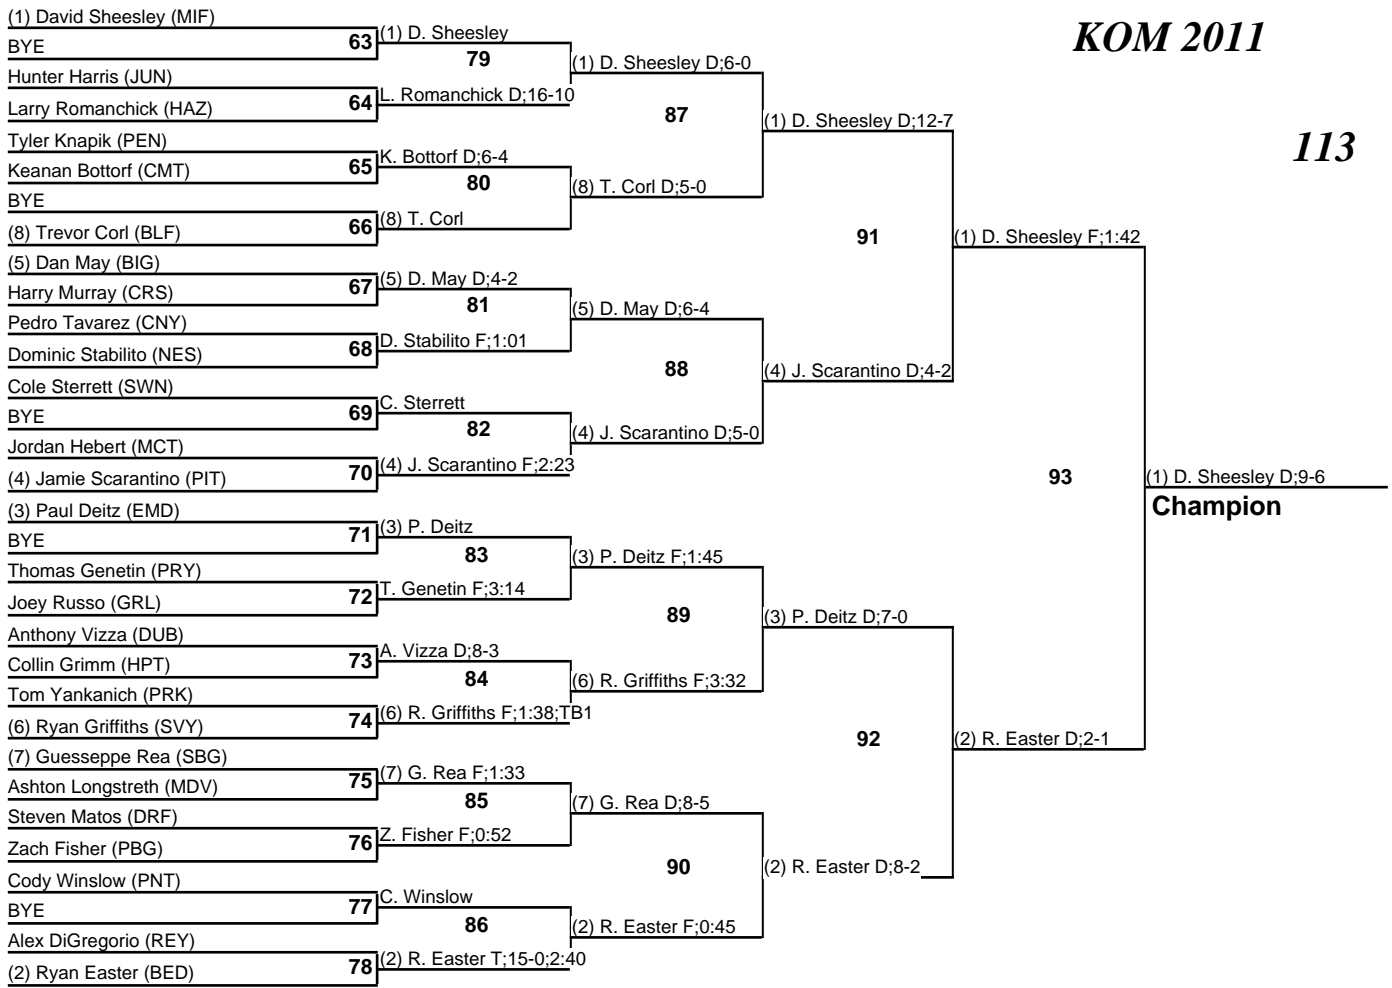

KOM 2011

Team Standings

Plc	Score	School	CH	WB	1	2	3	4	5	6	7	8
1	190.0	Erie McDowell	0	0	2	0	2	3	1	0	1	0
2	187.0	Perry	0	0	2	2	0	1	1	0	3	0
3	159.0	Parkland	0	0	1	0	1	2	1	0	1	0
4	137.5	Greater Latrobe	0	0	1	1	2	0	1	0	0	1
5	137.0	Philipsburg	0	0	0	2	1	0	1	1	0	0
6	121.0	Reynolds	0	0	2	0	0	0	0	2	0	1
7	117.5	DuBois	0	0	0	2	0	0	1	1	2	1
8	116.0	Central Mountain	0	0	1	1	0	1	0	1	0	1
9	109.0	Council Rock South	0	0	0	1	1	2	0	1	0	0
10	108.0	Stroudsburg	0	0	0	0	0	1	1	0	2	2
11	104.0	Mifflinburg	0	0	2	0	1	0	0	0	0	0
12	98.5	Biglerville	0	0	0	0	1	1	0	2	0	1
13	96.5	Bellefonte	0	0	0	1	2	1	0	0	0	0
14	91.5	Bedford	0	0	0	1	0	0	1	0	0	2
15	90.5	Boiling Springs	0	0	0	0	1	0	0	2	1	2
16	76.0	Pen Argyl	0	0	0	0	1	0	1	1	1	0
17	70.5	Mifflin County	0	0	1	0	0	0	0	0	0	0
18	66.0	Line Mountain	0	0	0	1	0	0	1	0	0	2
19	64.0	Schuylkill Valley	0	0	0	1	0	0	1	1	1	0
20	61.0	Penn Trafford	0	0	0	0	0	0	1	0	1	0
	61.0	South Western	0	0	0	0	0	0	2	0	0	0
22	58.5	Pittston	0	0	0	0	0	1	0	0	0	0
23	53.0	Kittanning	0	0	1	0	0	0	0	0	0	0
24	47.5	Dieruff	0	0	0	0	1	0	0	0	0	0
25	44.0	Jersey Shore	0	0	0	0	0	0	0	0	1	1
26	43.0	Juniata	0	0	0	1	0	0	0	0	0	0
27	42.5	Lower Dauphin	0	0	0	0	0	0	0	1	0	0
28	41.0	Hazleton	0	0	0	0	0	1	0	0	0	0
29	38.5	Meadville	0	0	1	0	0	0	0	0	0	0
30	29.0	Neshaminy	0	0	0	0	0	0	0	1	0	0
31	20.0	High Point	0	0	0	0	0	0	0	0	0	0
32	6.0	Central York	0	0	0	0	0	0	0	0	0	0

KOM 2011

106

KOM 2011

126

KOM 2011

132

(1) Z. Dailey M:17-3
Champion

KOM 2011