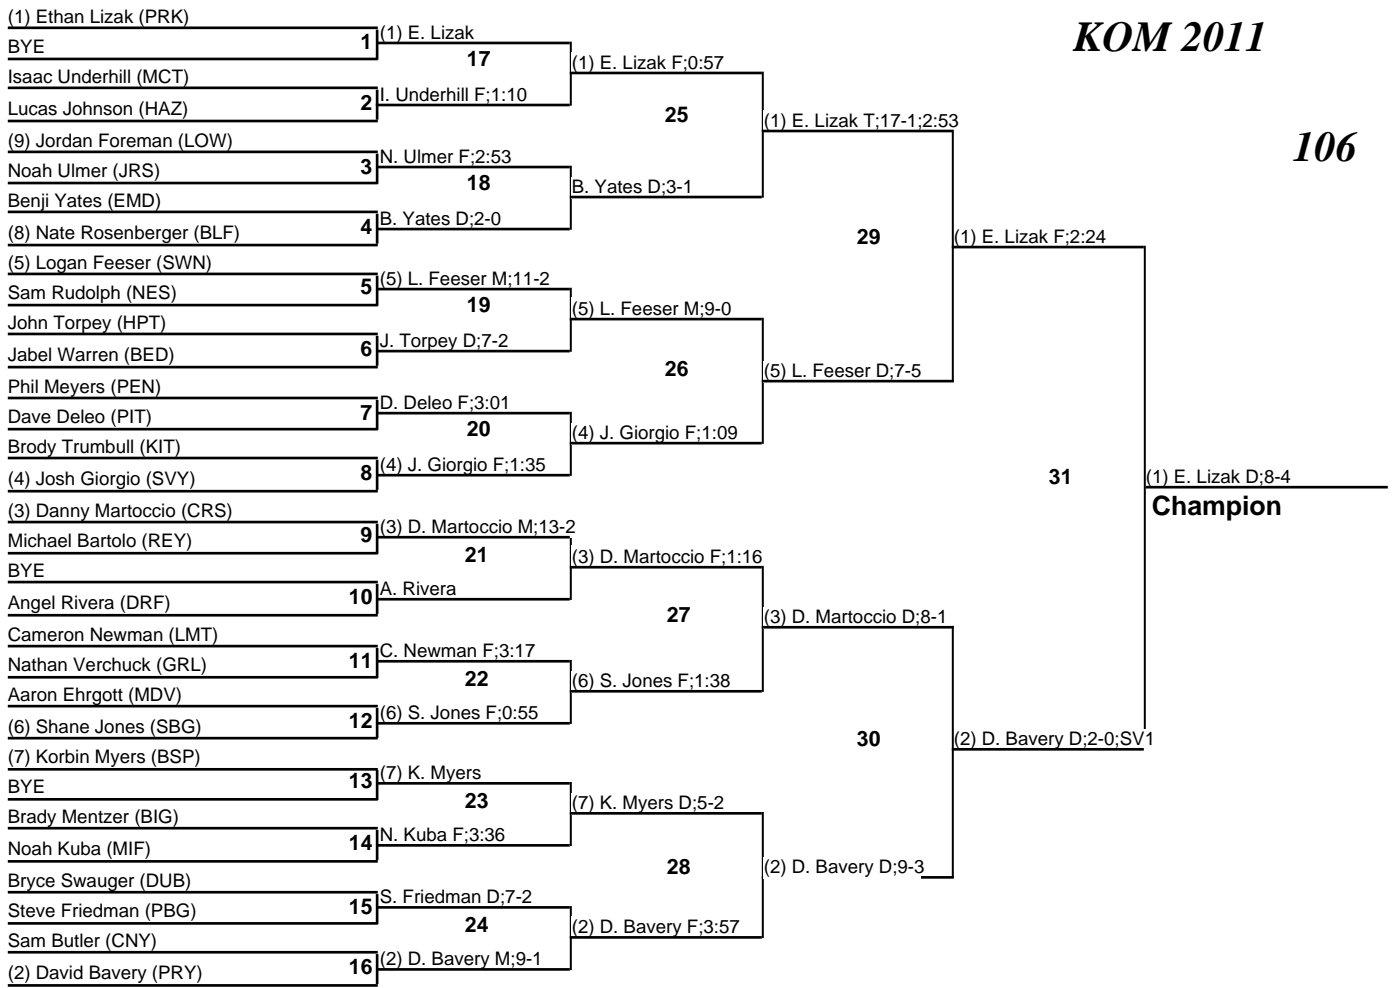

KOM 2011

Team Standings

Plc	Score	School	CH	WB	1	2	3	4	5	6	7	8
1	190.0	Erie McDowell	0	0	2	0	2	3	1	0	1	0
2	187.0	Perry	0	0	2	2	0	1	1	0	3	0
3	159.0	Parkland	0	0	1	0	1	2	1	0	1	0
4	137.5	Greater Latrobe	0	0	1	1	2	0	1	0	0	1
5	137.0	Philipsburg	0	0	0	2	1	0	1	1	0	0
6	121.0	Reynolds	0	0	2	0	0	0	0	2	0	1
7	117.5	DuBois	0	0	0	2	0	0	1	1	2	1
8	116.0	Central Mountain	0	0	1	1	0	1	0	1	0	1
9	109.0	Council Rock South	0	0	0	1	1	2	0	1	0	0
10	108.0	Stroudsburg	0	0	0	0	0	1	1	0	2	2
11	104.0	Mifflinburg	0	0	2	0	1	0	0	0	0	0
12	98.5	Biglerville	0	0	0	0	1	1	0	2	0	1
13	96.5	Bellefonte	0	0	0	1	2	1	0	0	0	0
14	91.5	Bedford	0	0	0	1	0	0	1	0	0	2
15	90.5	Boiling Springs	0	0	0	0	1	0	0	2	1	2
16	76.0	Pen Argyl	0	0	0	0	1	0	1	1	1	0
17	70.5	Mifflin County	0	0	1	0	0	0	0	0	0	0
18	66.0	Line Mountain	0	0	0	1	0	0	1	0	0	2
19	64.0	Schuylkill Valley	0	0	0	1	0	0	1	1	1	0
20	61.0	Penn Trafford	0	0	0	0	0	0	1	0	1	0
	61.0	South Western	0	0	0	0	0	0	2	0	0	0
22	58.5	Pittston	0	0	0	0	0	1	0	0	0	0
23	53.0	Kittanning	0	0	1	0	0	0	0	0	0	0
24	47.5	Dieruff	0	0	0	0	1	0	0	0	0	0
25	44.0	Jersey Shore	0	0	0	0	0	0	0	0	1	1
26	43.0	Juniata	0	0	0	1	0	0	0	0	0	0
27	42.5	Lower Dauphin	0	0	0	0	0	0	0	1	0	0
28	41.0	Hazleton	0	0	0	0	0	1	0	0	0	0
29	38.5	Meadville	0	0	1	0	0	0	0	0	0	0
30	29.0	Neshaminy	0	0	0	0	0	0	0	1	0	0
31	20.0	High Point	0	0	0	0	0	0	0	0	0	0
32	6.0	Central York	0	0	0	0	0	0	0	0	0	0

KOM 2011

106

KOM 2011

126

KOM 2011

132

(1) Z. Dailey M:17-3
Champion

KOM 2011