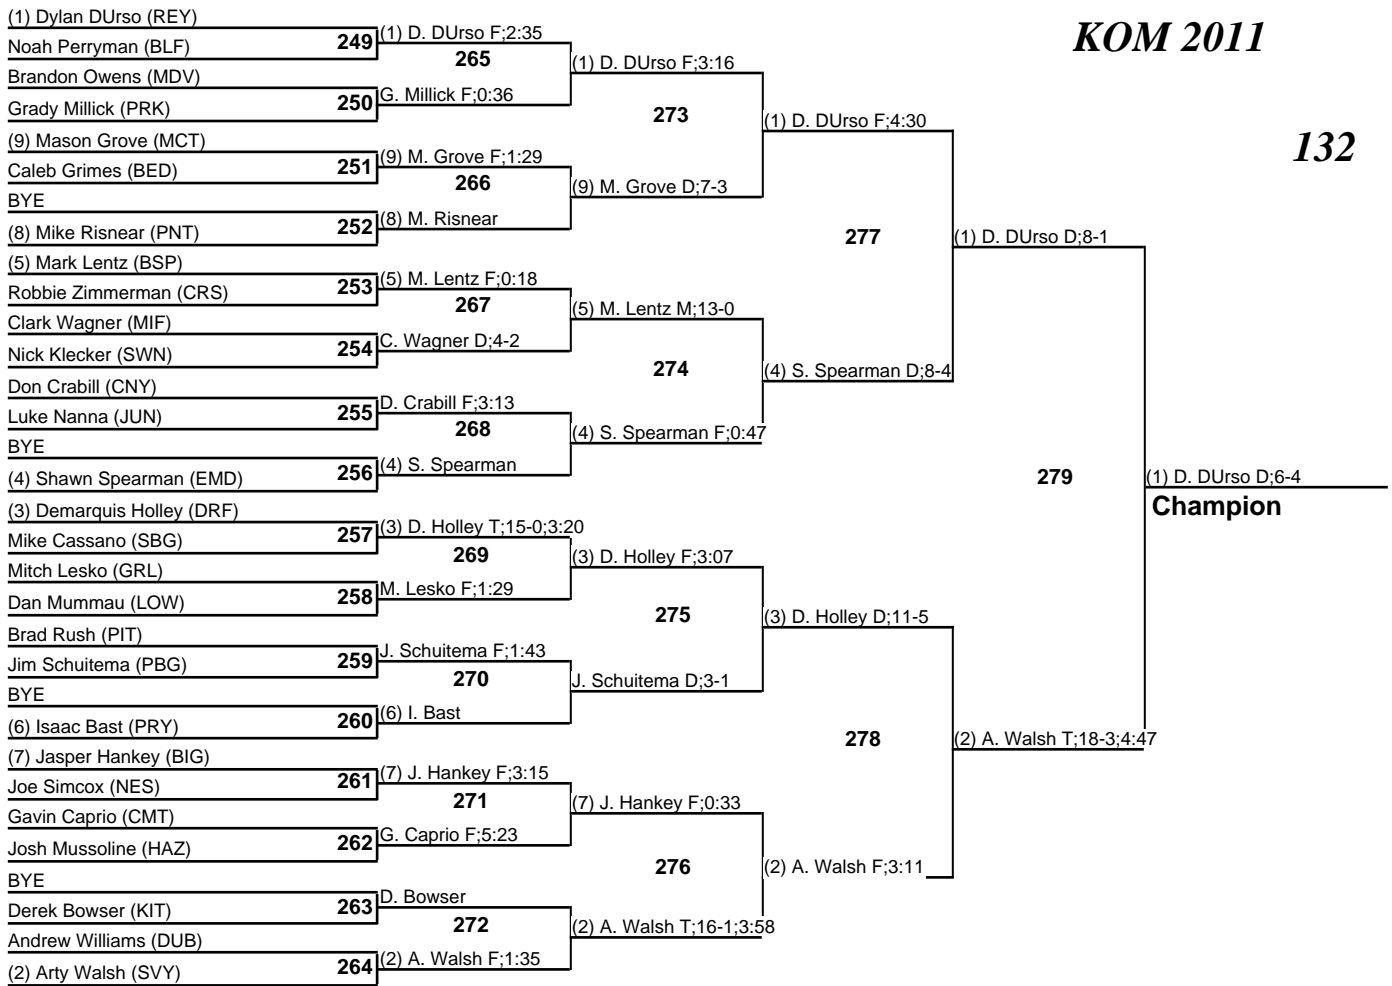

KOM 2011

Team Standings

Plc	Score	School	CH	WB	1	2	3	4	5	6	7	8
1	190.0	Erie McDowell	0	0	2	0	2	3	1	0	1	0
2	187.0	Perry	0	0	2	2	0	1	1	0	3	0
3	159.0	Parkland	0	0	1	0	1	2	1	0	1	0
4	137.5	Greater Latrobe	0	0	1	1	2	0	1	0	0	1
5	137.0	Philipsburg	0	0	0	2	1	0	1	1	0	0
6	121.0	Reynolds	0	0	2	0	0	0	0	2	0	1
7	117.5	DuBois	0	0	0	2	0	0	1	1	2	1
8	116.0	Central Mountain	0	0	1	1	0	1	0	1	0	1
9	109.0	Council Rock South	0	0	0	1	1	2	0	1	0	0
10	108.0	Stroudsburg	0	0	0	0	0	1	1	0	2	2
11	104.0	Mifflinburg	0	0	2	0	1	0	0	0	0	0
12	98.5	Biglerville	0	0	0	0	1	1	0	2	0	1
13	96.5	Bellefonte	0	0	0	1	2	1	0	0	0	0
14	91.5	Bedford	0	0	0	1	0	0	1	0	0	2
15	90.5	Boiling Springs	0	0	0	0	1	0	0	2	1	2
16	76.0	Pen Argyl	0	0	0	0	1	0	1	1	1	0
17	70.5	Mifflin County	0	0	1	0	0	0	0	0	0	0
18	66.0	Line Mountain	0	0	0	1	0	0	1	0	0	2
19	64.0	Schuylkill Valley	0	0	0	1	0	0	1	1	1	0
20	61.0	Penn Trafford	0	0	0	0	0	0	1	0	1	0
	61.0	South Western	0	0	0	0	0	0	2	0	0	0
22	58.5	Pittston	0	0	0	0	0	1	0	0	0	0
23	53.0	Kittanning	0	0	1	0	0	0	0	0	0	0
24	47.5	Dieruff	0	0	0	0	1	0	0	0	0	0
25	44.0	Jersey Shore	0	0	0	0	0	0	0	0	1	1
26	43.0	Juniata	0	0	0	1	0	0	0	0	0	0
27	42.5	Lower Dauphin	0	0	0	0	0	0	0	1	0	0
28	41.0	Hazleton	0	0	0	0	0	1	0	0	0	0
29	38.5	Meadville	0	0	1	0	0	0	0	0	0	0
30	29.0	Neshaminy	0	0	0	0	0	0	0	1	0	0
31	20.0	High Point	0	0	0	0	0	0	0	0	0	0
32	6.0	Central York	0	0	0	0	0	0	0	0	0	0

KOM 2011

106

KOM 2011

126

KOM 2011

132

(1) Z. Dailey M:17-3
Champion

KOM 2011