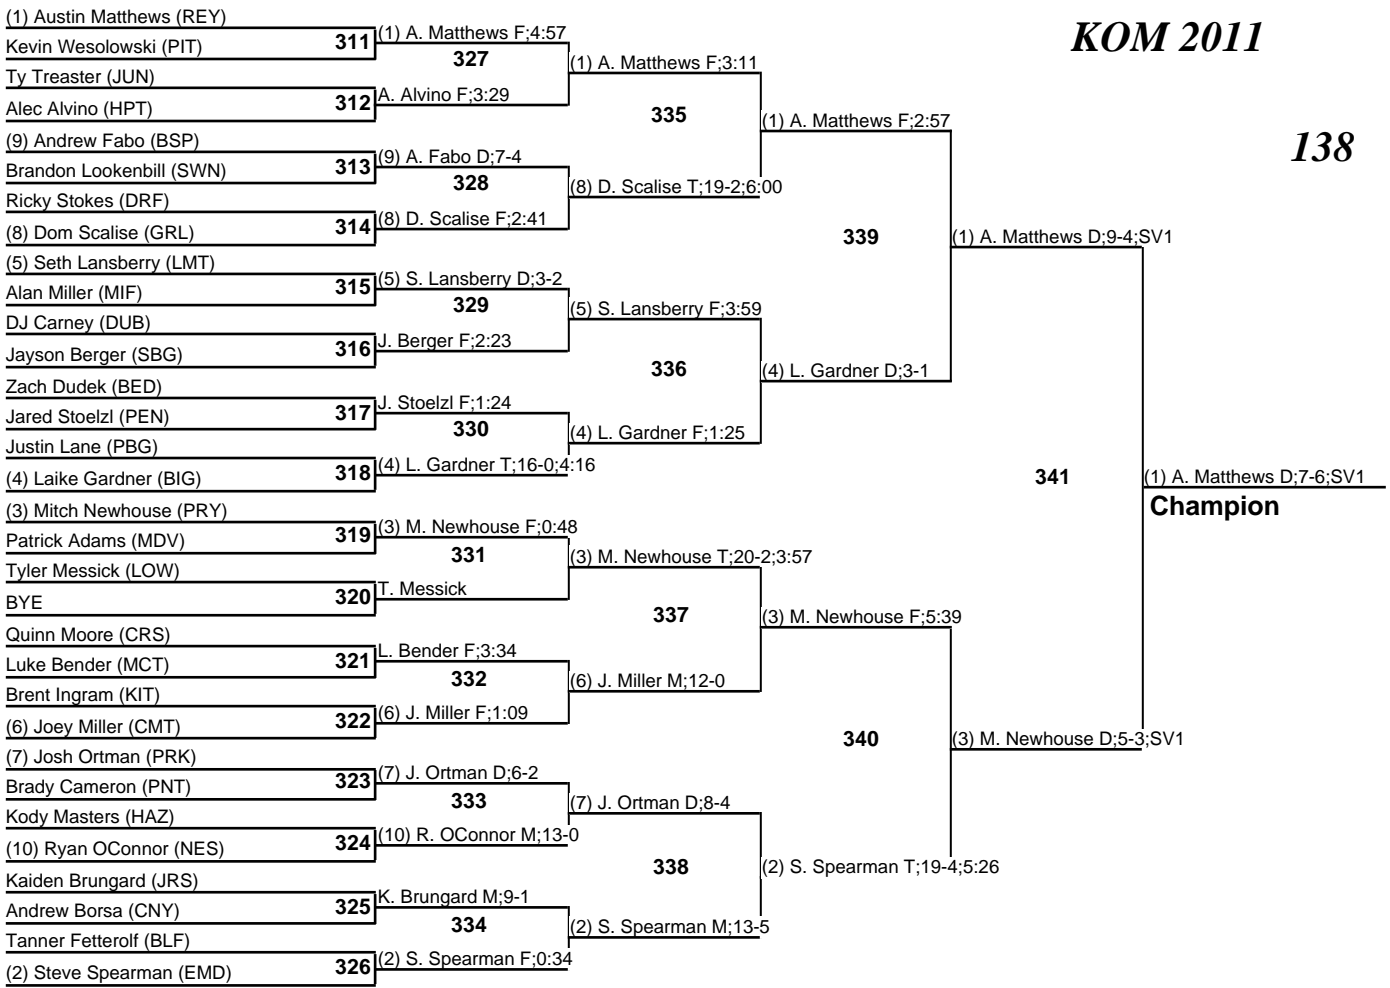

KOM 2011

Team Standings

Plc	Score	School	CH	WB	1	2	3	4	5	6	7	8
1	190.0	Erie McDowell	0	0	2	0	2	3	1	0	1	0
2	187.0	Perry	0	0	2	2	0	1	1	0	3	0
3	159.0	Parkland	0	0	1	0	1	2	1	0	1	0
4	137.5	Greater Latrobe	0	0	1	1	2	0	1	0	0	1
5	137.0	Philipsburg	0	0	0	2	1	0	1	1	0	0
6	121.0	Reynolds	0	0	2	0	0	0	0	2	0	1
7	117.5	DuBois	0	0	0	2	0	0	1	1	2	1
8	116.0	Central Mountain	0	0	1	1	0	1	0	1	0	1
9	109.0	Council Rock South	0	0	0	1	1	2	0	1	0	0
10	108.0	Stroudsburg	0	0	0	0	0	1	1	0	2	2
11	104.0	Mifflinburg	0	0	2	0	1	0	0	0	0	0
12	98.5	Biglerville	0	0	0	0	1	1	0	2	0	1
13	96.5	Bellefonte	0	0	0	1	2	1	0	0	0	0
14	91.5	Bedford	0	0	0	1	0	0	1	0	0	2
15	90.5	Boiling Springs	0	0	0	0	1	0	0	2	1	2
16	76.0	Pen Argyl	0	0	0	0	1	0	1	1	1	0
17	70.5	Mifflin County	0	0	1	0	0	0	0	0	0	0
18	66.0	Line Mountain	0	0	0	1	0	0	1	0	0	2
19	64.0	Schuylkill Valley	0	0	0	1	0	0	1	1	1	0
20	61.0	Penn Trafford	0	0	0	0	0	0	1	0	1	0
	61.0	South Western	0	0	0	0	0	0	2	0	0	0
22	58.5	Pittston	0	0	0	0	0	1	0	0	0	0
23	53.0	Kittanning	0	0	1	0	0	0	0	0	0	0
24	47.5	Dieruff	0	0	0	0	1	0	0	0	0	0
25	44.0	Jersey Shore	0	0	0	0	0	0	0	0	1	1
26	43.0	Juniata	0	0	0	1	0	0	0	0	0	0
27	42.5	Lower Dauphin	0	0	0	0	0	0	0	1	0	0
28	41.0	Hazleton	0	0	0	0	0	1	0	0	0	0
29	38.5	Meadville	0	0	1	0	0	0	0	0	0	0
30	29.0	Neshaminy	0	0	0	0	0	0	0	1	0	0
31	20.0	High Point	0	0	0	0	0	0	0	0	0	0
32	6.0	Central York	0	0	0	0	0	0	0	0	0	0

KOM 2011

106

KOM 2011

126

KOM 2011

132

(1) Z. Dailey M:17-3
Champion

KOM 2011