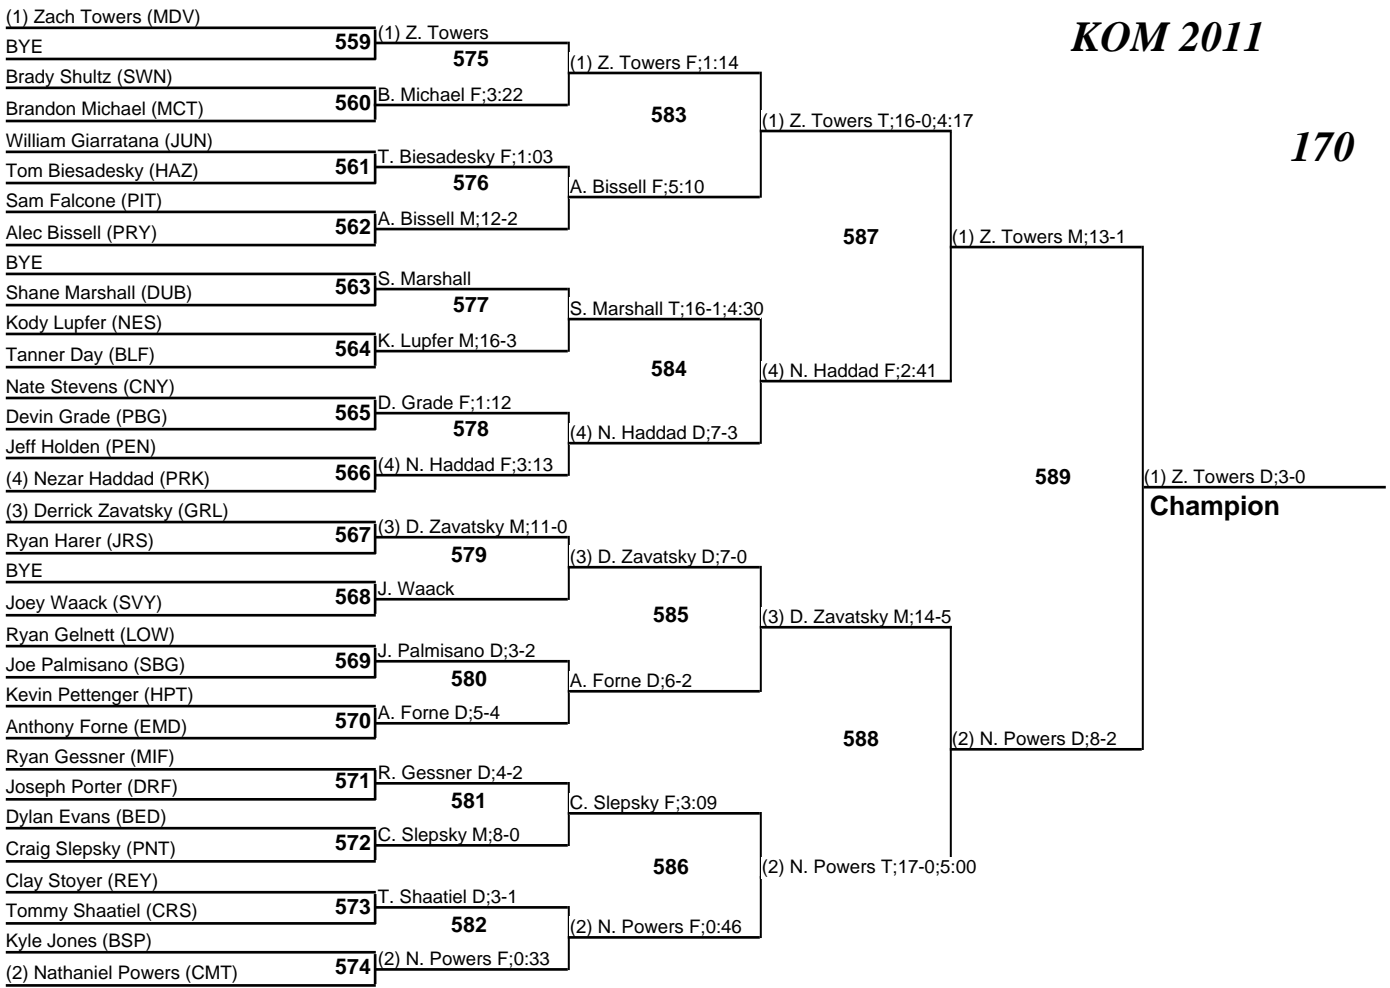

KOM 2011

170