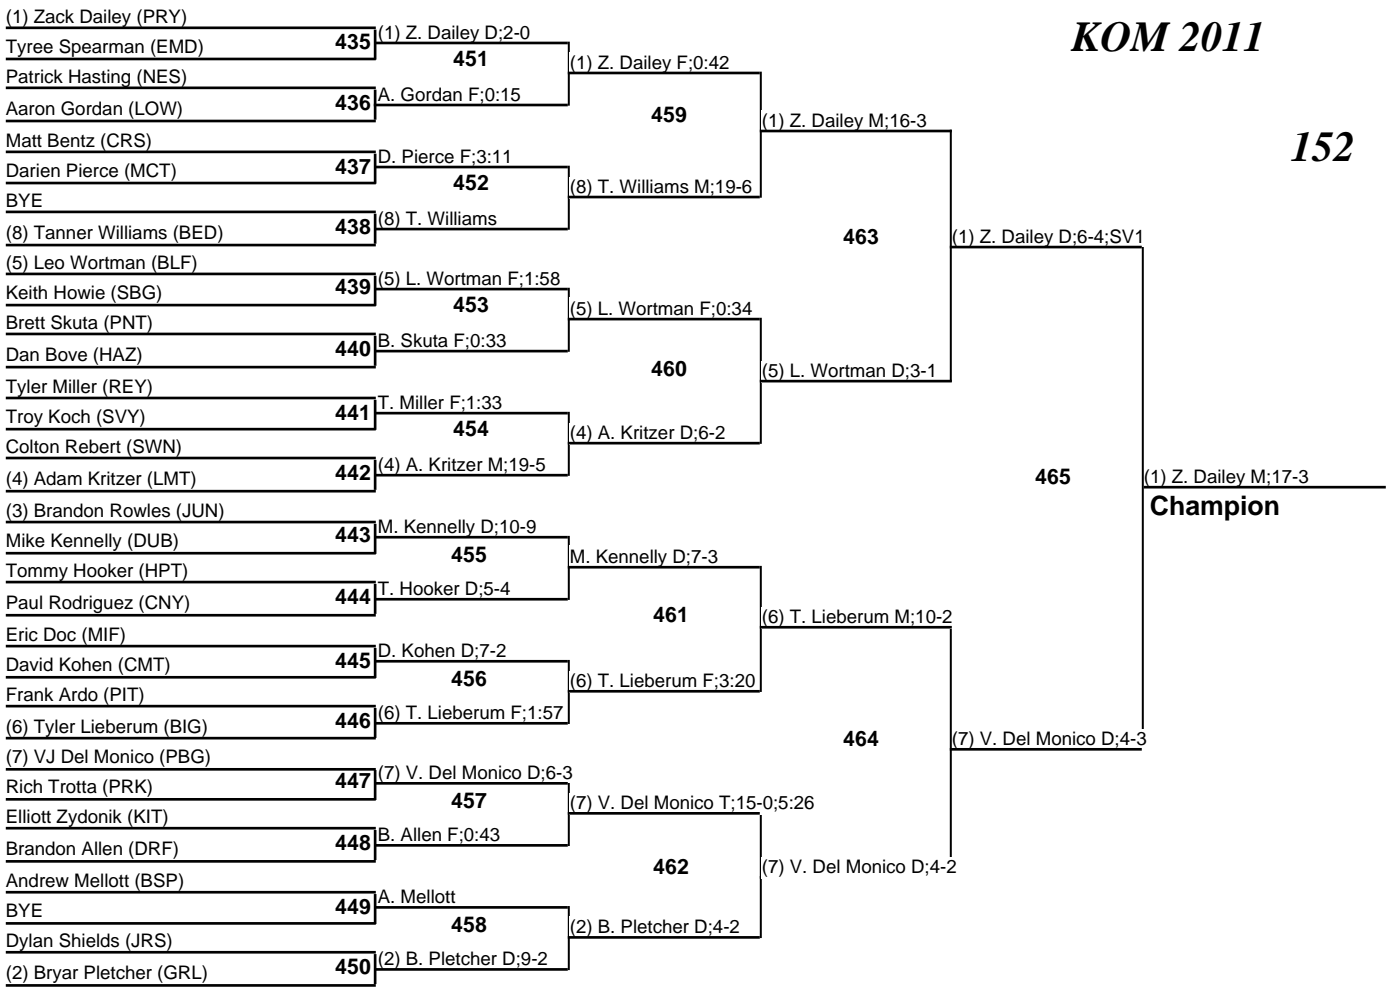

KOM 2011

Team Standings

Plc	Score	School	CH	WB	1	2	3	4	5	6	7	8
1	190.0	Erie McDowell	0	0	2	0	2	3	1	0	1	0
2	187.0	Perry	0	0	2	2	0	1	1	0	3	0
3	159.0	Parkland	0	0	1	0	1	2	1	0	1	0
4	137.5	Greater Latrobe	0	0	1	1	2	0	1	0	0	1
5	137.0	Philipsburg	0	0	0	2	1	0	1	1	0	0
6	121.0	Reynolds	0	0	2	0	0	0	0	2	0	1
7	117.5	DuBois	0	0	0	2	0	0	1	1	2	1
8	116.0	Central Mountain	0	0	1	1	0	1	0	1	0	1
9	109.0	Council Rock South	0	0	0	1	1	2	0	1	0	0
10	108.0	Stroudsburg	0	0	0	0	0	1	1	0	2	2
11	104.0	Mifflinburg	0	0	2	0	1	0	0	0	0	0
12	98.5	Biglerville	0	0	0	0	1	1	0	2	0	1
13	96.5	Bellefonte	0	0	0	1	2	1	0	0	0	0
14	91.5	Bedford	0	0	0	1	0	0	1	0	0	2
15	90.5	Boiling Springs	0	0	0	0	1	0	0	2	1	2
16	76.0	Pen Argyl	0	0	0	0	1	0	1	1	1	0
17	70.5	Mifflin County	0	0	1	0	0	0	0	0	0	0
18	66.0	Line Mountain	0	0	0	1	0	0	1	0	0	2
19	64.0	Schuylkill Valley	0	0	0	1	0	0	1	1	1	0
20	61.0	Penn Trafford	0	0	0	0	0	0	1	0	1	0
	61.0	South Western	0	0	0	0	0	0	2	0	0	0
22	58.5	Pittston	0	0	0	0	0	1	0	0	0	0
23	53.0	Kittanning	0	0	1	0	0	0	0	0	0	0
24	47.5	Dieruff	0	0	0	0	1	0	0	0	0	0
25	44.0	Jersey Shore	0	0	0	0	0	0	0	0	1	1
26	43.0	Juniata	0	0	0	1	0	0	0	0	0	0
27	42.5	Lower Dauphin	0	0	0	0	0	0	0	1	0	0
28	41.0	Hazleton	0	0	0	0	0	1	0	0	0	0
29	38.5	Meadville	0	0	1	0	0	0	0	0	0	0
30	29.0	Neshaminy	0	0	0	0	0	0	0	1	0	0
31	20.0	High Point	0	0	0	0	0	0	0	0	0	0
32	6.0	Central York	0	0	0	0	0	0	0	0	0	0

KOM 2011

106

KOM 2011

126

KOM 2011

132

(1) Z. Dailey M:17-3
Champion

KOM 2011