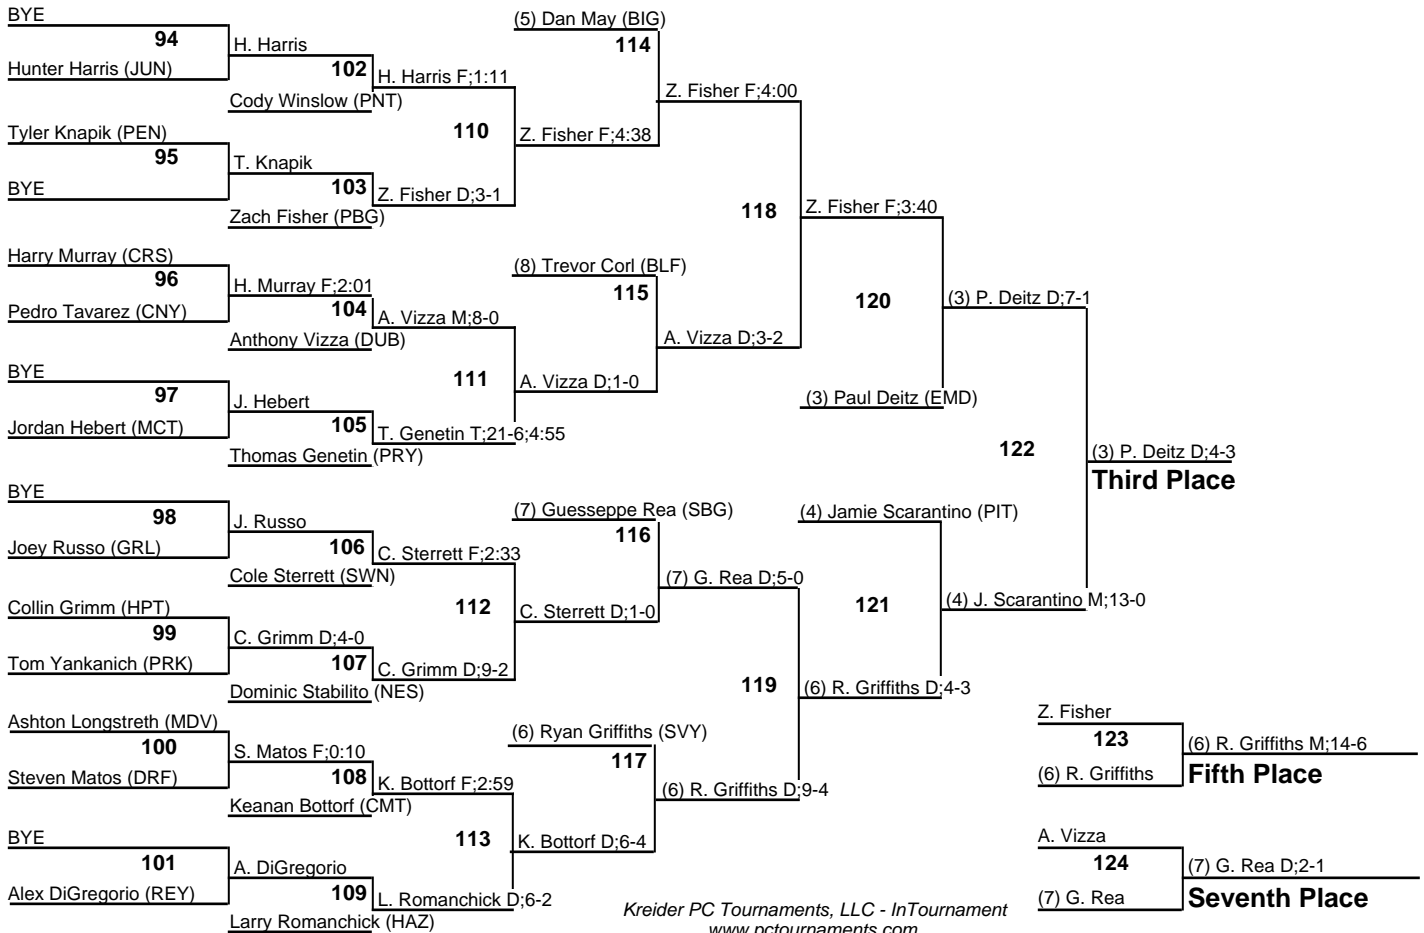

KOM 2011

Team Standings

Plc	Score	School	CH	WB	1	2	3	4	5	6	7	8
1	190.0	Erie McDowell	0	0	2	0	2	3	1	0	1	0
2	187.0	Perry	0	0	2	2	0	1	1	0	3	0
3	159.0	Parkland	0	0	1	0	1	2	1	0	1	0
4	137.5	Greater Latrobe	0	0	1	1	2	0	1	0	0	1
5	137.0	Philipsburg	0	0	0	2	1	0	1	1	0	0
6	121.0	Reynolds	0	0	2	0	0	0	0	2	0	1
7	117.5	DuBois	0	0	0	2	0	0	1	1	2	1
8	116.0	Central Mountain	0	0	1	1	0	1	0	1	0	1
9	109.0	Council Rock South	0	0	0	1	1	2	0	1	0	0
10	108.0	Stroudsburg	0	0	0	0	0	1	1	0	2	2
11	104.0	Mifflinburg	0	0	2	0	1	0	0	0	0	0
12	98.5	Biglerville	0	0	0	0	1	1	0	2	0	1
13	96.5	Bellefonte	0	0	0	1	2	1	0	0	0	0
14	91.5	Bedford	0	0	0	1	0	0	1	0	0	2
15	90.5	Boiling Springs	0	0	0	0	1	0	0	2	1	2
16	76.0	Pen Argyl	0	0	0	0	1	0	1	1	1	0
17	70.5	Mifflin County	0	0	1	0	0	0	0	0	0	0
18	66.0	Line Mountain	0	0	0	1	0	0	1	0	0	2
19	64.0	Schuylkill Valley	0	0	0	1	0	0	1	1	1	0
20	61.0	Penn Trafford	0	0	0	0	0	0	1	0	1	0
	61.0	South Western	0	0	0	0	0	0	2	0	0	0
22	58.5	Pittston	0	0	0	0	0	1	0	0	0	0
23	53.0	Kittanning	0	0	1	0	0	0	0	0	0	0
24	47.5	Dieruff	0	0	0	0	1	0	0	0	0	0
25	44.0	Jersey Shore	0	0	0	0	0	0	0	0	1	1
26	43.0	Juniata	0	0	0	1	0	0	0	0	0	0
27	42.5	Lower Dauphin	0	0	0	0	0	0	0	1	0	0
28	41.0	Hazleton	0	0	0	0	0	1	0	0	0	0
29	38.5	Meadville	0	0	1	0	0	0	0	0	0	0
30	29.0	Neshaminy	0	0	0	0	0	0	0	1	0	0
31	20.0	High Point	0	0	0	0	0	0	0	0	0	0
32	6.0	Central York	0	0	0	0	0	0	0	0	0	0

KOM 2011

106

KOM 2011

126

KOM 2011

132

(1) Z. Dailey M:17-3
Champion

KOM 2011