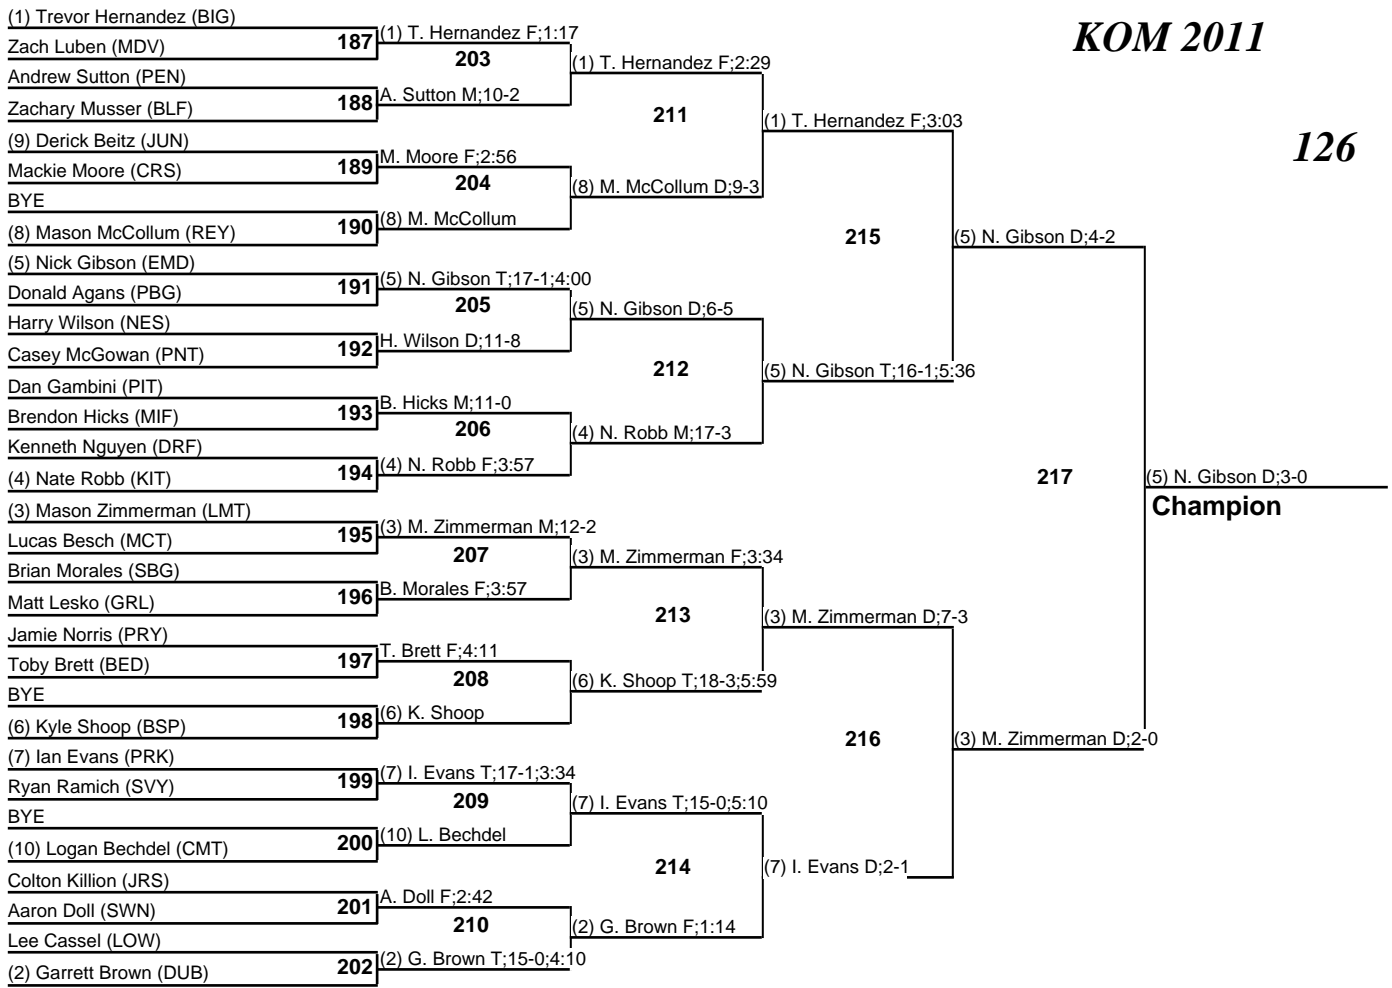

KOM 2011

Team Standings

Plc	Score	School	CH	WB	1	2	3	4	5	6	7	8
1	190.0	Erie McDowell	0	0	2	0	2	3	1	0	1	0
2	187.0	Perry	0	0	2	2	0	1	1	0	3	0
3	159.0	Parkland	0	0	1	0	1	2	1	0	1	0
4	137.5	Greater Latrobe	0	0	1	1	2	0	1	0	0	1
5	137.0	Philipsburg	0	0	0	2	1	0	1	1	0	0
6	121.0	Reynolds	0	0	2	0	0	0	0	2	0	1
7	117.5	DuBois	0	0	0	2	0	0	1	1	2	1
8	116.0	Central Mountain	0	0	1	1	0	1	0	1	0	1
9	109.0	Council Rock South	0	0	0	1	1	2	0	1	0	0
10	108.0	Stroudsburg	0	0	0	0	0	1	1	0	2	2
11	104.0	Mifflinburg	0	0	2	0	1	0	0	0	0	0
12	98.5	Biglerville	0	0	0	0	1	1	0	2	0	1
13	96.5	Bellefonte	0	0	0	1	2	1	0	0	0	0
14	91.5	Bedford	0	0	0	1	0	0	1	0	0	2
15	90.5	Boiling Springs	0	0	0	0	1	0	0	2	1	2
16	76.0	Pen Argyl	0	0	0	0	1	0	1	1	1	0
17	70.5	Mifflin County	0	0	1	0	0	0	0	0	0	0
18	66.0	Line Mountain	0	0	0	1	0	0	1	0	0	2
19	64.0	Schuylkill Valley	0	0	0	1	0	0	1	1	1	0
20	61.0	Penn Trafford	0	0	0	0	0	0	1	0	1	0
	61.0	South Western	0	0	0	0	0	0	2	0	0	0
22	58.5	Pittston	0	0	0	0	0	1	0	0	0	0
23	53.0	Kittanning	0	0	1	0	0	0	0	0	0	0
24	47.5	Dieruff	0	0	0	0	1	0	0	0	0	0
25	44.0	Jersey Shore	0	0	0	0	0	0	0	0	1	1
26	43.0	Juniata	0	0	0	1	0	0	0	0	0	0
27	42.5	Lower Dauphin	0	0	0	0	0	0	0	1	0	0
28	41.0	Hazleton	0	0	0	0	0	1	0	0	0	0
29	38.5	Meadville	0	0	1	0	0	0	0	0	0	0
30	29.0	Neshaminy	0	0	0	0	0	0	0	1	0	0
31	20.0	High Point	0	0	0	0	0	0	0	0	0	0
32	6.0	Central York	0	0	0	0	0	0	0	0	0	0

KOM 2011

106

KOM 2011

126

KOM 2011

132

(1) Z. Dailey M:17-3
Champion

KOM 2011