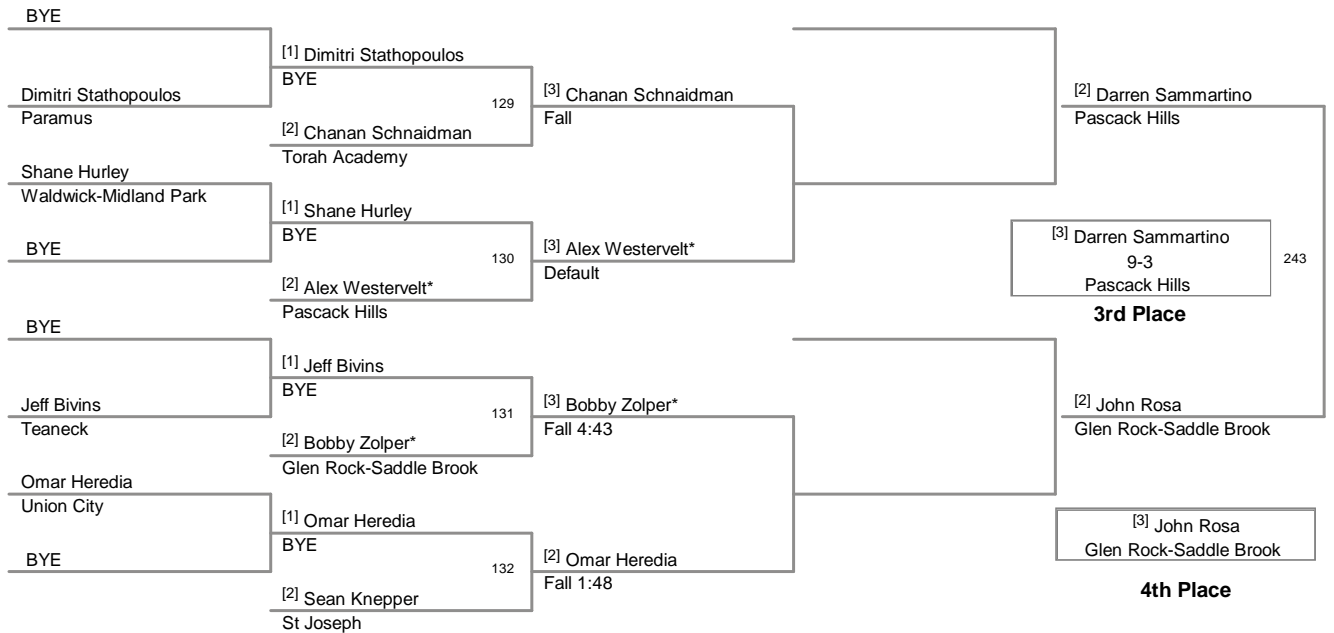

**125 Lbs**

2011 Warren Tashian JV  
2011 Paramus JV Division

**130 Lbs**

2011 Warren Tashian JV  
2011 Paramus JV Division

**140 Lbs**

2011 Warren Tashian JV  
2011 Paramus JV Division

**145 Lbs**

2011 Warren Tashian JV  
2011 Paramus JV Division