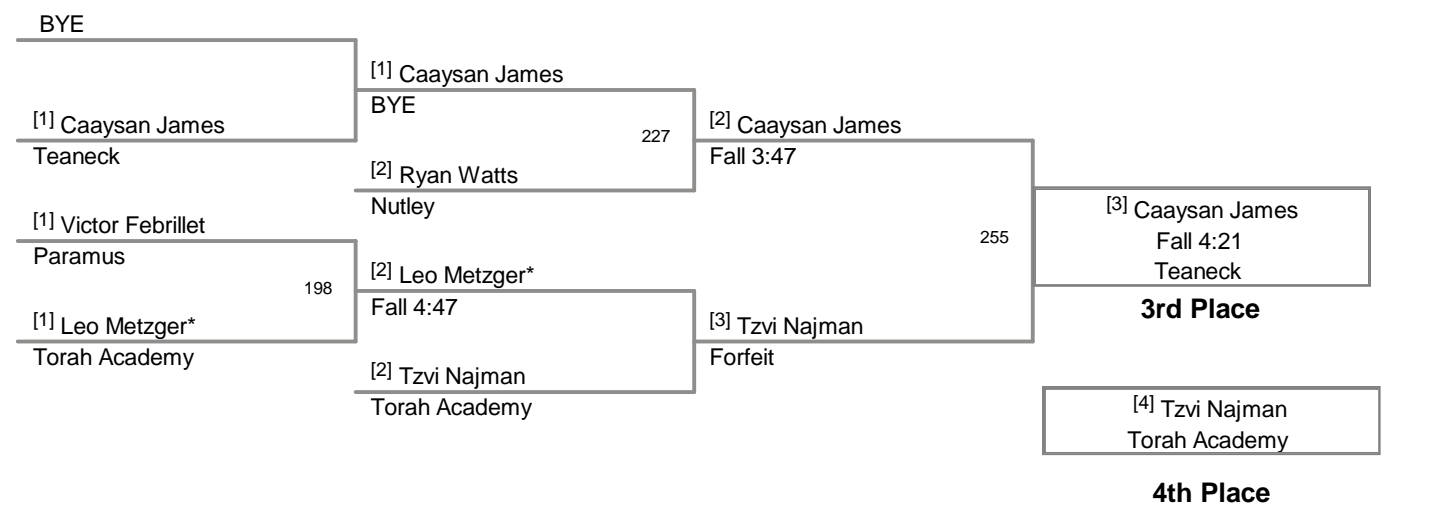

2011 Warren Tashian JV
2011 Paramus JV Division

215 Lbs