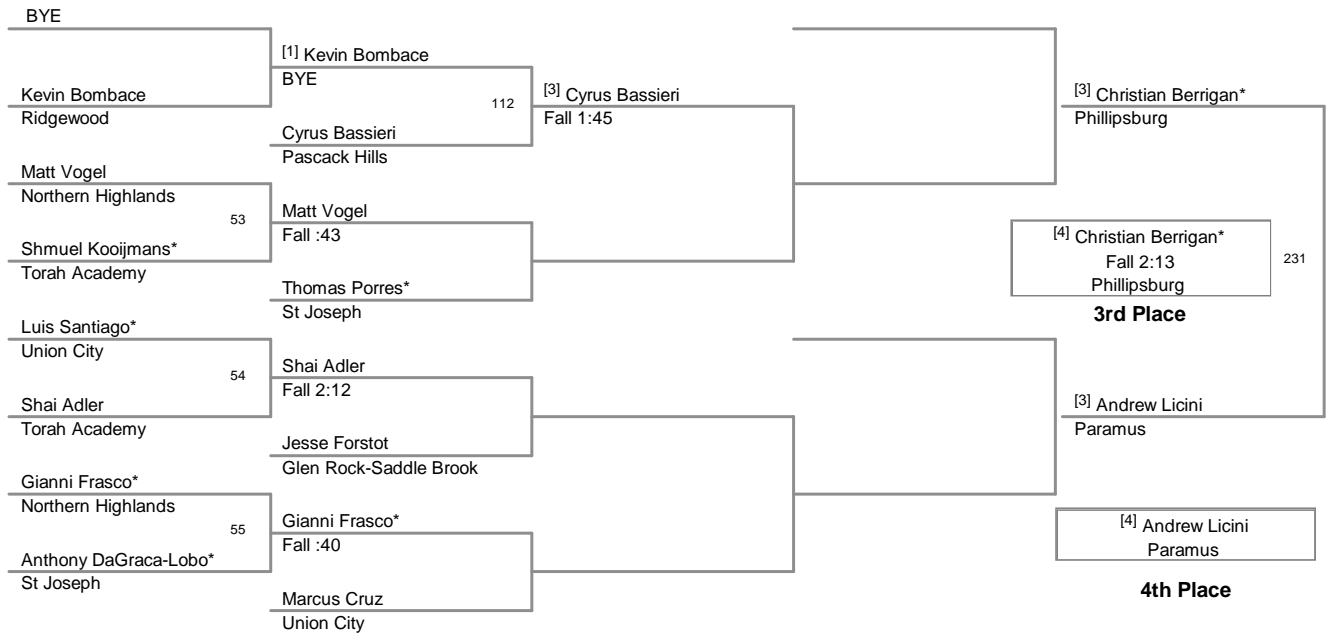

2011 Warren Tashian JV  
2011 Paramus JV Division

**103 Lbs**

2011 Warren Tashian JV  
2011 Paramus JV Division

**112 Lbs**

2011 Warren Tashian JV  
2011 Paramus JV Division

**119 Lbs**

2011 Warren Tashian JV  
2011 Paramus JV Division