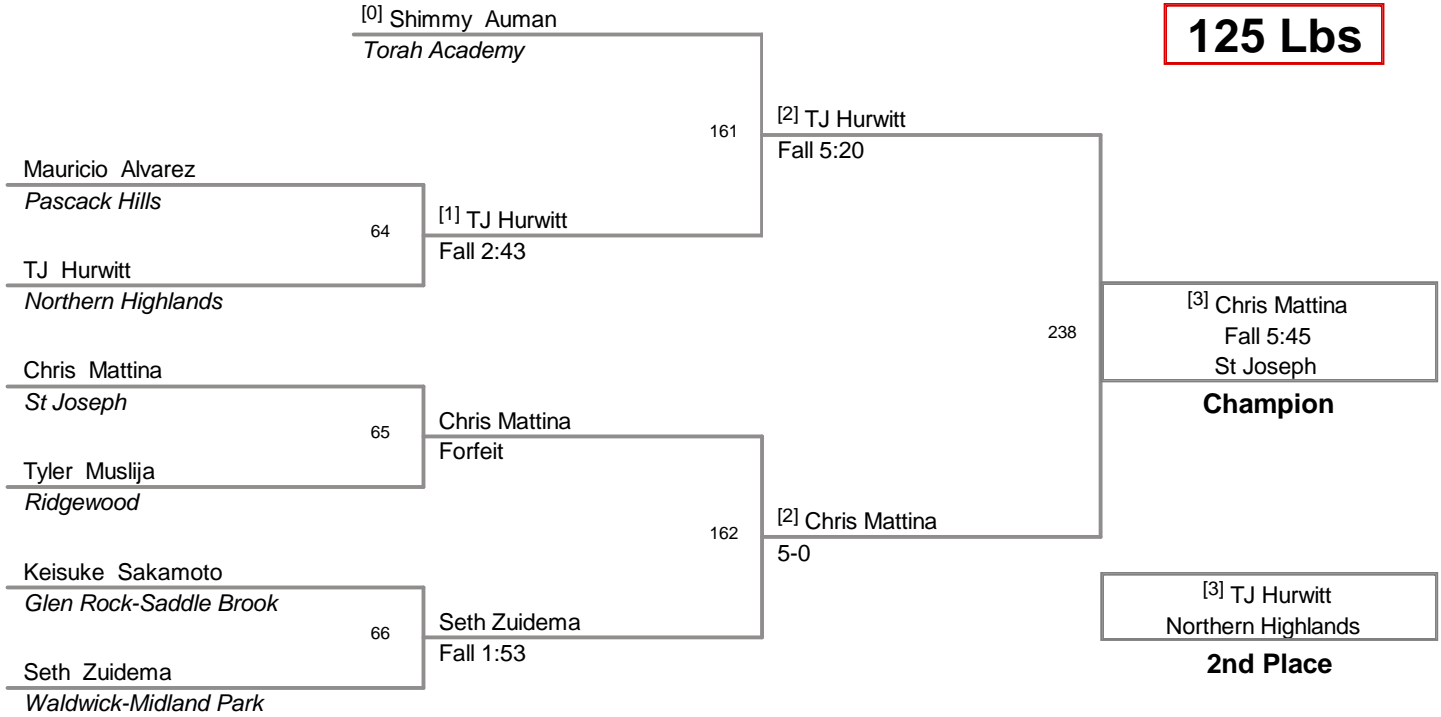

2011 Warren Tashian JV
2011 Paramus JV Division

125 Lbs