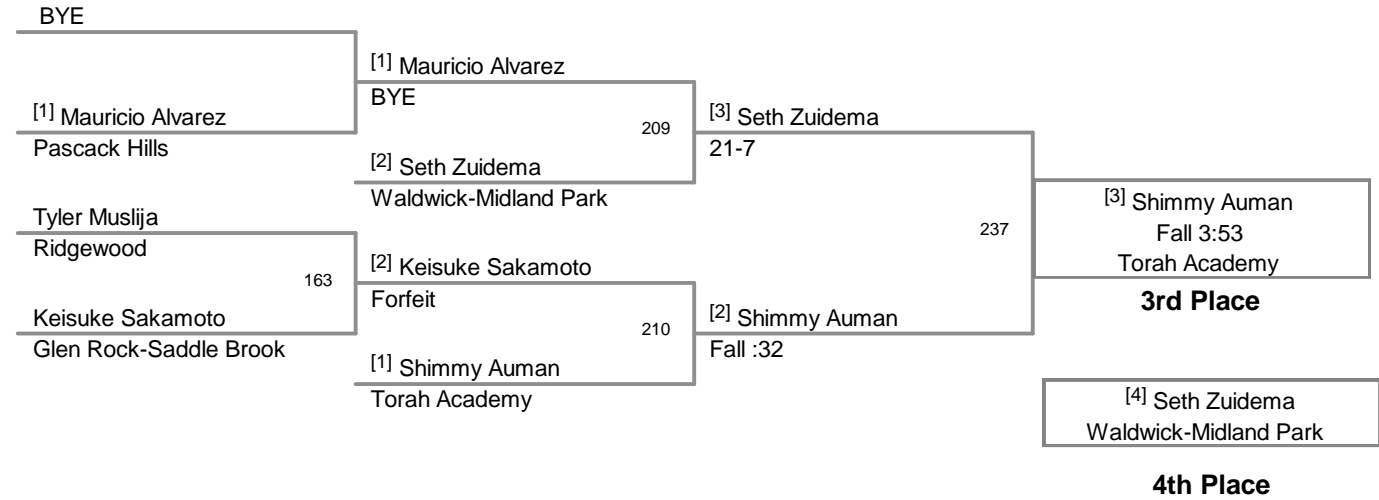

2011 Warren Tashian JV
2011 Paramus JV Division

125 Lbs