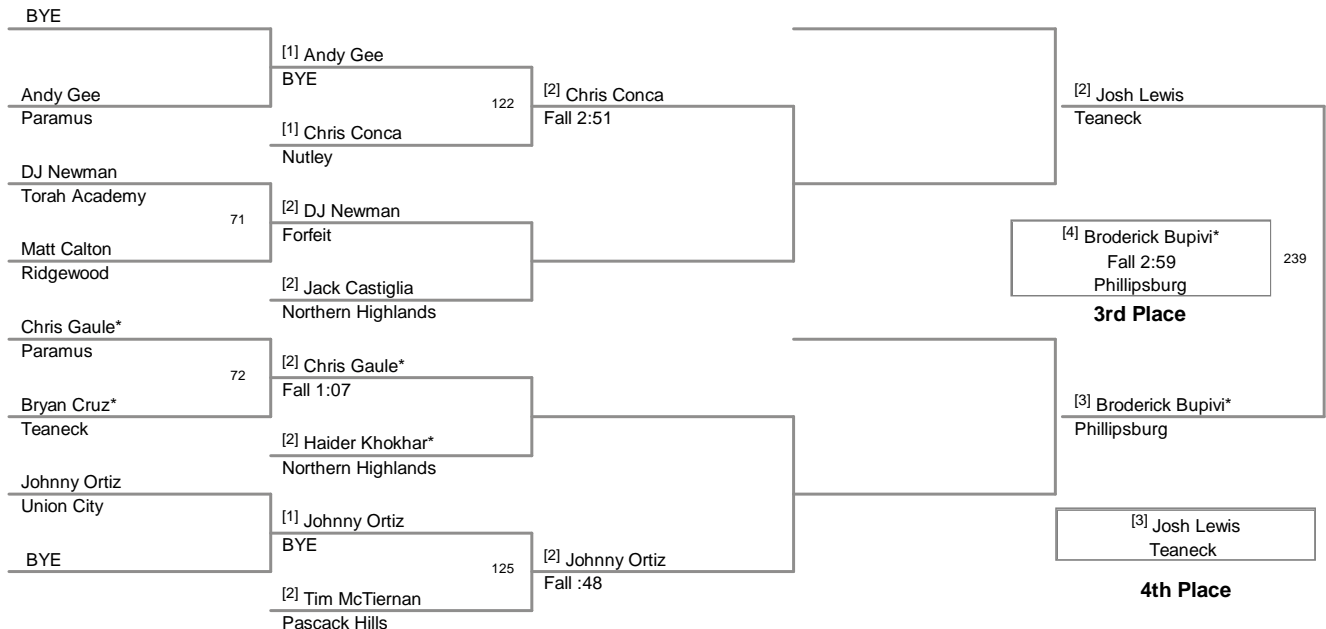

2011 Warren Tashian JV
2011 Paramus JV Division

130 Lbs